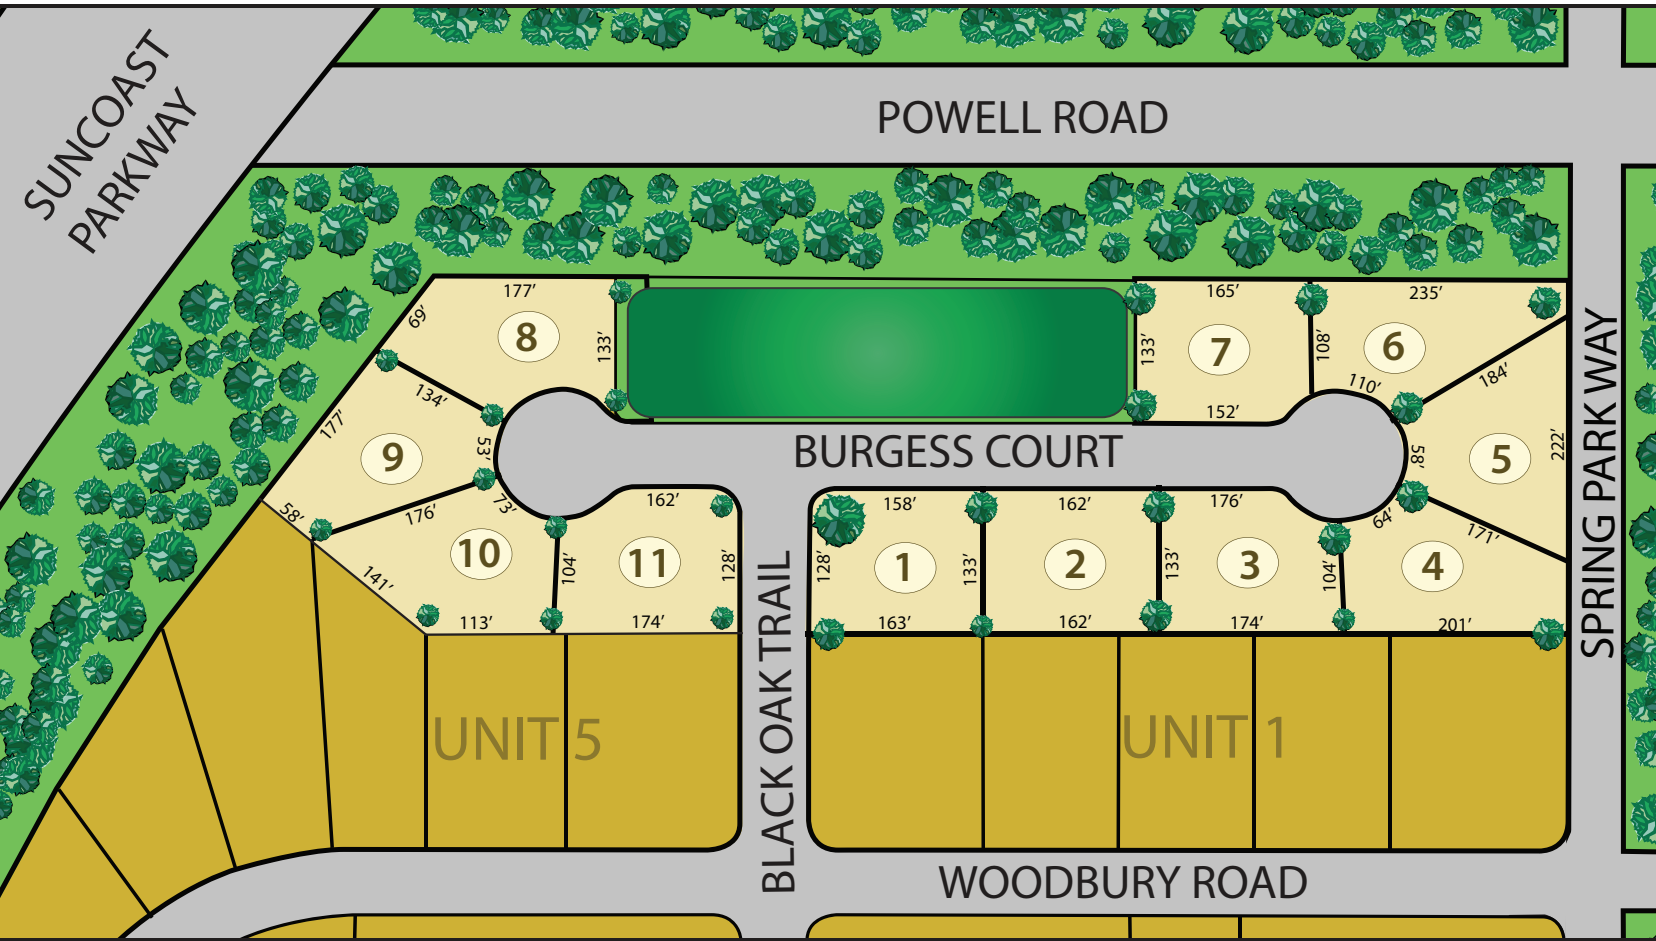

Site Map

Springwood Estates Unit 6

To Spring Hill Drive ↓

Springwood Estates Unit 6 Lot Pricing*

1. SOLD	4. SOLD	7. SOLD	10. SOLD
2. \$27,900	5. SOLD	8. SOLD	11. SOLD
3. \$27,900	6. SOLD	9. SOLD	

*Pricing and Availability Subject to Change Without Notice. Revised December 2015